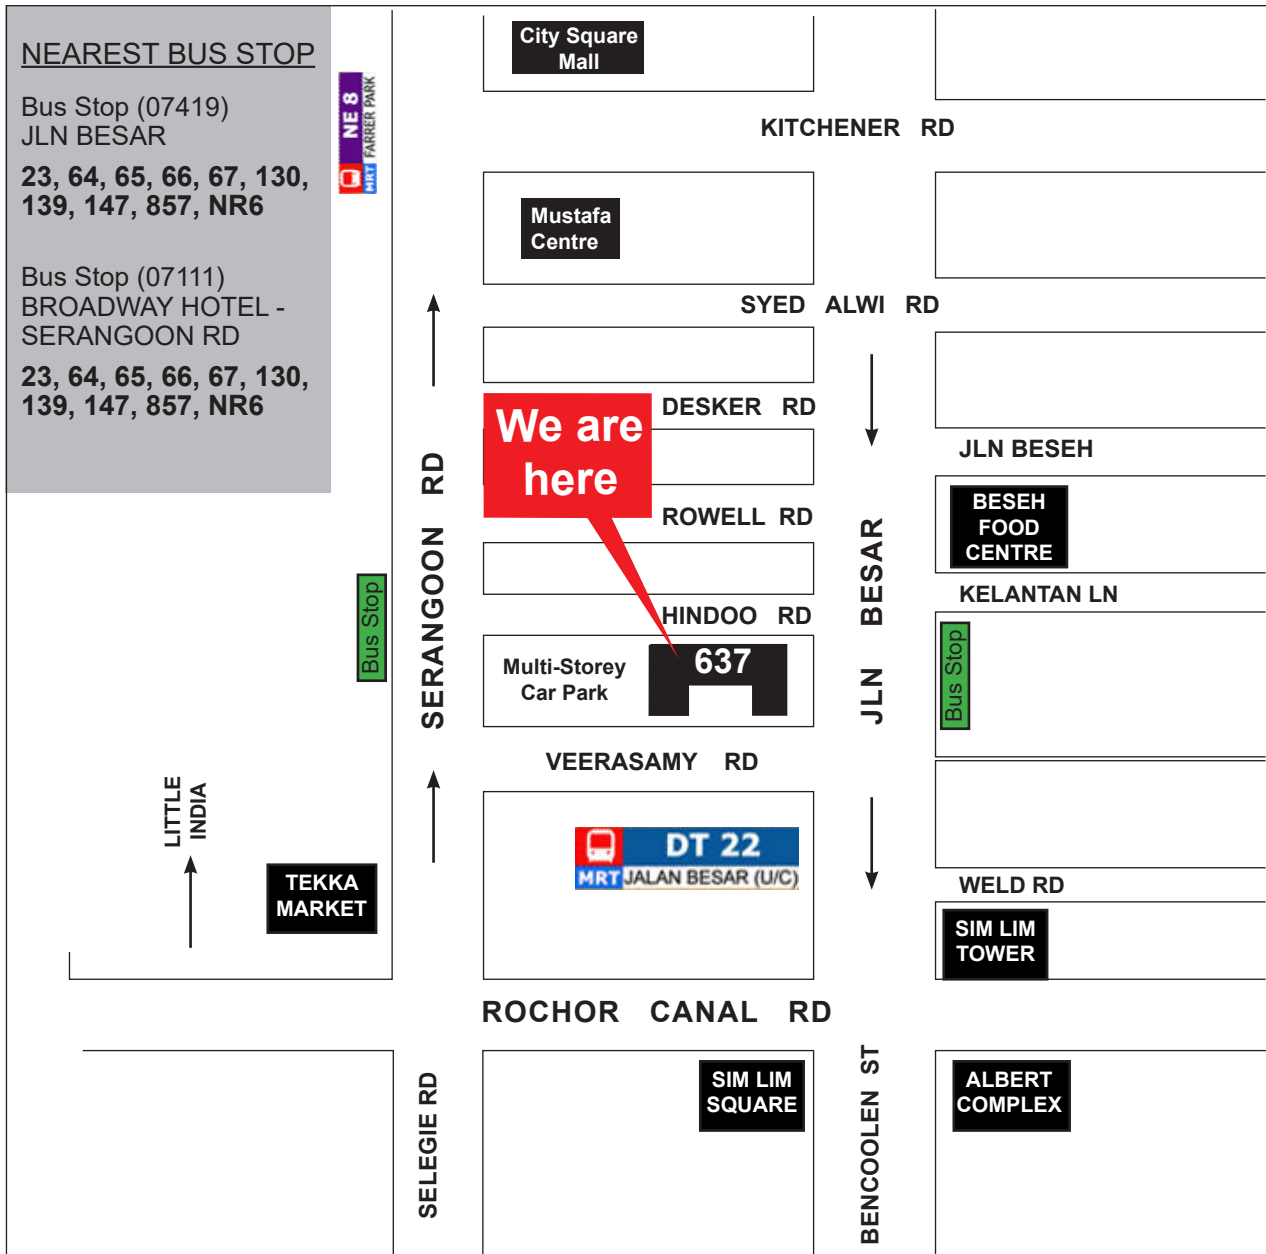

## Veerasamy Road Branch

Blk 637 Veerasamy Road #01-111 Singapore 200637 (facing Hindoo Rd)

Tel: 6294 8813

**OPEN DAILY : 1.00PM - 3.30PM ONLY**

\*Bean Curd Tarts available after 1.00pm (Not available between 26 Dec 2019 - 3 Feb 2020)

**Nearest MRT : Jalan Besar Station - Exit B.**

**This branch is across the road from Berseh Food Centre.  
Facing Hindoo Road.**